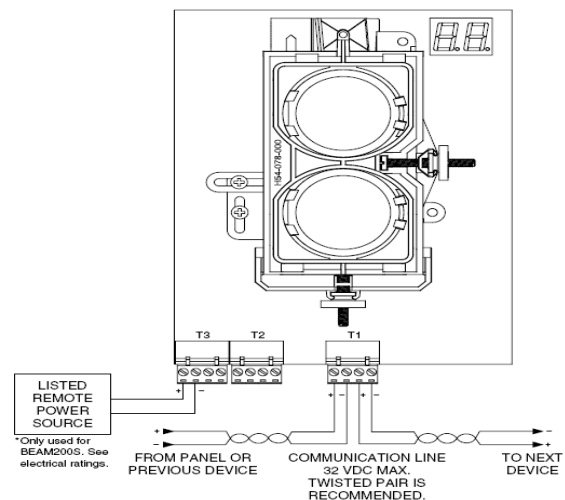

Connection Information:

Approvals:

SSL Approved	
ActivFire Listing No.	afp-2083 (Notifier Model FSB200)

Distributors For:

Unit 6
16 Lexington Drive
Bella Vista NSW 2153
Australia

PO Box 7026
Baulkham Hills BC
NSW 2153
Australia

tel 02 8850 2888
fax 02 8850 2999
www.firesense.com.au